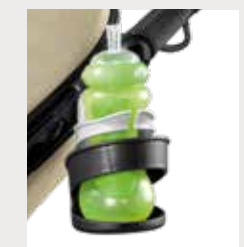

Stroller Cup Holder

Portabibite per passeggini Peg Perego.

Cup holder for Peg Perego strollers.